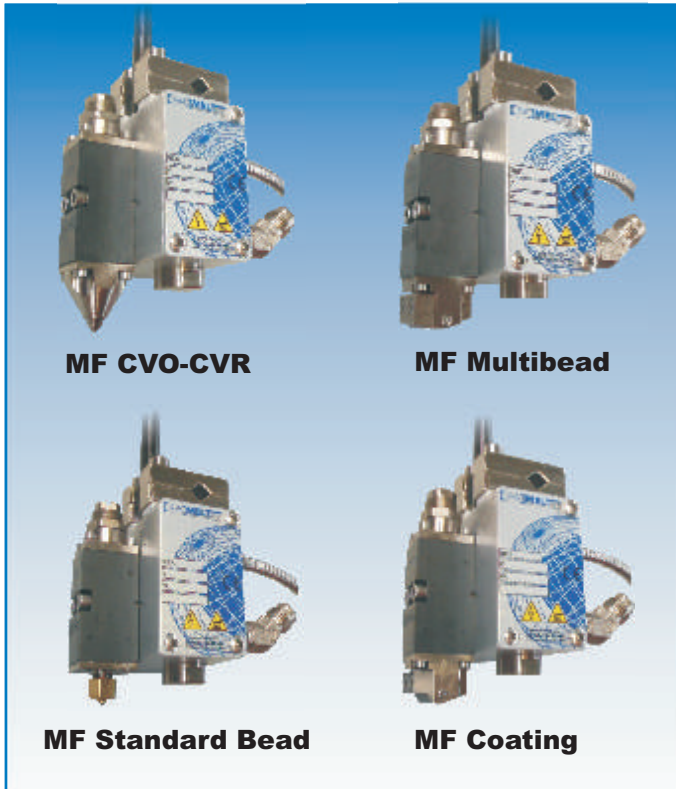

MF Series

Internal Integrated Filter Gun Series

Pure Adhesive Application.

The **MELTON MF Integrated Filter Gun Series** is composed of standardized automatic hot melt applicators specially fitted for gluing jobs to close without air. Melton has developed the innovative MF Gun Series in answer of the demand for a durable, high quality design that ensures long production life and minimizes maintenance costs. The MF Series brings clean adhesive application in a reduced space.

Multi module and single module options

Internal filter provides continuous adhesive filtration

In-line filter perfectly located for quick and easy cleaning access

100% compatible connectors

MF Series, Integrated Filter Gun

MELTON MF Series Applications:

A TOTAL PACKAGE

MELTON offers a complete selection of hot melt components and support equipment:

- RTD hot melt hoses
- Manual and automatic dispensing valves
- Nozzle and applicator styles
- Mounting bracket packages
- Solid-state pattern control systems
- In-line filters
- Replacement parts for competitive systems
- High-performance hot melt adhesives
- Cost-effective rebuild/exchange programs