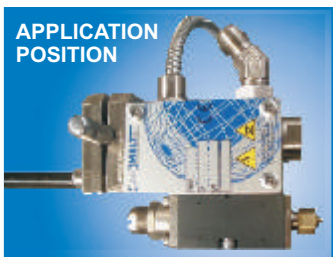

MF Series

Internal Integrated Filter Gun Series

Pure Adhesive Application.

The **MELTON MF Integrated Filter Gun Series** is composed of standardized automatic hot melt applicators specially fitted for gluing jobs to close without air. Melton has developed the innovative MF Gun Series in answer of the demand for a durable, high quality design that ensures long production life and minimizes maintenance costs. The MF Series brings clean adhesive application in a reduced space.

MELTON's MF Series offers:

- 100% **Compatibility** to market standards.
- Maximum durability for decreased maintenance.
- Versatile design for flexible configurations.

Total adaptability to various existing brackets in the market

Multi module and single module options

Internal filter provides continuous adhesive filtration

In-line filter perfectly located for quick and easy cleaning access

100% compatible connectors

MF Series, Integrated Filter Gun

MELTON MF Series Applications:

A TOTAL PACKAGE

MELTON offers a complete selection of hot melt components and support equipment:

- RTD hot melt hoses
- Manual and automatic dispensing valves
- Nozzle and applicator styles
- Mounting bracket packages
- Solid-state pattern control systems
- In-line filters
- Replacement parts for competitive systems
- High-performance hot melt adhesives
- Cost-effective rebuild/exchange programs