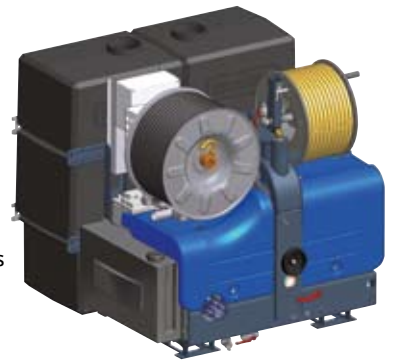

City Jet

New modern design

- Low weight
- 135° pivoting high pressure hose reel
- Noise levels halved
- Ergonomic working height

High pressure skid
mounted jetting units

CityJet

The CityJet is the latest compact skid mounted jetting unit and is especially developed to be built into small and medium size vans; e.g. MB Vito, VW Transporter, Renault Traffic and Toyota Hiace. The CityJet is suitable for unblocking and cleaning drains and sewers up to 450 mm (18").

The 135° pivoting high pressure hose reel ensures an optimal and ergonomic ease of operation. The hose reel is supplied with a new hose guidance system and swings out at 135° direction. The control box always moves with the hose reel at perfect working height.

The CityJet can carry more water without compromising on space, due to the new design of 2 separate Rioned Compact System® water tanks, making the handling of the vehicle much smoother.

The noise level of the CityJet is half the level of similar machines on the market using a new exhaust and water cooling system and application of insulation materials.

Technical details

Water tank	2 x 300 ltrs/66 gals – Rioned Compact System®
Drive	Kubota water cooled diesel engine
Pump	Rioned / Speck high pressure pump P41 or P45 with water filter and pressure regulator
Capacity	140 bar / 70 lpm – 200 bar / 60 lpm – 160 bar / 75 lpm 2100 psi / 16 gpm – 3000 psi / 13 gpm – 2400 psi / 17 gpm
Outfit	135° pivoting patented high pressure hose reel with hydraulic drive and 80 m high pressure hose NW 13 and collapsible hose guidance, fixed supply hose reel with 50 m supply hose NW 19. Control box with ignition key and control lights. 2 jet nozzles – open and blind. 1 jetting gun with 850 mm lance and flat spray nozzle.
Weight	As from 525 kgs
Dimensions	1285 x 1240 x 1200 mm